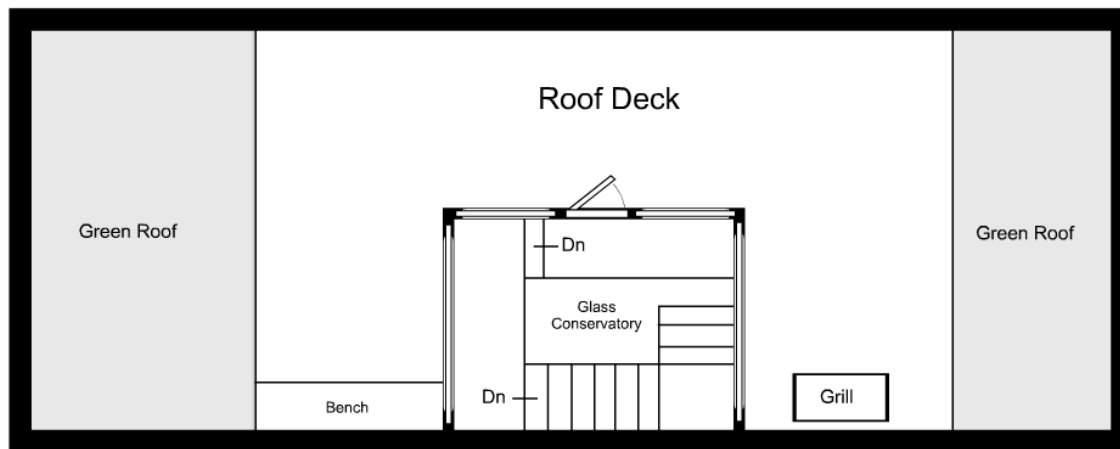

20080923M1 / First Floor with Garden and Parking

Listing no. 20080923M1

For visual purposes only. Dimensions are estimates and are not guaranteed.
Ceiling Height: 9' 11"

1/8" = 1'-0"
└ = 12"

20080923M1 / Second Floor

Listing no. 20080923M1

For visual purposes only. Dimensions are estimates and are not guaranteed.
 Ceiling Height: 11' 2"

Not to scale
 ┌ = 12"

20080923M1 / Third Floor

Listing no. 20080923M1

For visual purposes only. Dimensions are estimates and are not guaranteed.
 Ceiling Height: 9' 2"

1/8" = 1'-0"
 L = 12"

20080923M1 / Fourth Floor

Listing no. 20080923M1

For visual purposes only. Dimensions are estimates and are not guaranteed.
 Ceiling Height: 7' 10" - 9'

1/8" = 1'-0"
 L = 12"

20080923M1 / Fifth Floor

Listing no. 20080923M1

For visual purposes only. Dimensions are estimates and are not guaranteed.

1/8" = 1'-0"
└ = 12"

20080923M1 / Roof Deck Level

Listing no. 20080923M1

For visual purposes only. Dimensions are estimates and are not guaranteed.
 Ceiling Height: 6' 3"